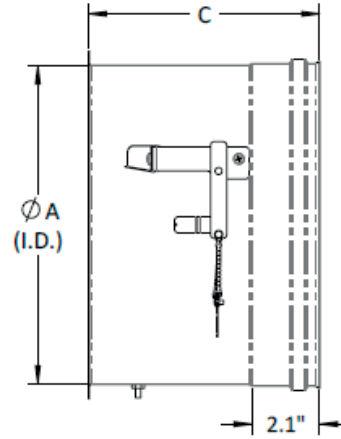

P: 770.587.3238
F: 770.587.4731
T: 800.255.2923
info@enervex.com
www.enervex.com

ENERVEX®
VENTING DESIGN SOLUTIONS

ENERVEX[®] BDR-C BAROMETRIC DRAFT REGULATOR

020.2101.1123 12.23

Product Information

Specifications

Model	Size	DIM A in/mm	DIM B in/mm	DIM C in/mm
BDR-C 4	4	3.94/100	6.02/153	6.10/155
BDR-C 5	5	5.12/130	7.20/183	7.17/182
BDR-C 6	6	5.91/150	7.99/203	7.17/182
BDR-C 7	7	7.09/180	9.17/233	7.17/182
BDR-C 8	8	7.87/200	9.96/253	7.17/182
BDR-C 10	10	9.84/250	11.93/303	7.17/182
BDR-C 12	12	11.81/300	13.90/353	7.17/182
BDR-C 14	14	13.78/350	15.87/403	7.17/182