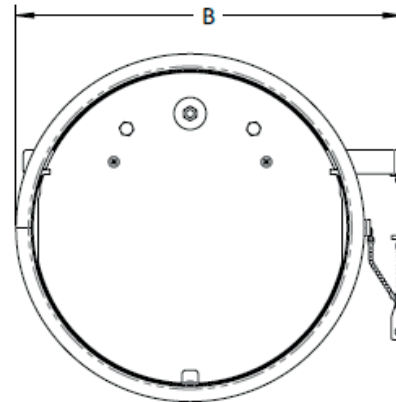

P: 770.587.3238
F: 770.587.4731
T: 800.255.2923
info@enervex.com
www.enervex.com

ENERVEX®
VENTING DESIGN SOLUTIONS

ENERVEX[®] BDR-C BAROMETRIC DRAFT REGULATOR

020.2101.1123 12.23

Product Information

Specifications

Model	Size	DIM A in/mm	DIM B in/mm	DIM C in/mm
BDR-C 4	4	3.94/100	6.02/153	6.10/155
BDR-C 5	5	5.12/130	7.20/183	7.17/182
BDR-C 6	6	5.91/150	7.99/203	7.17/182
BDR-C 7	7	7.09/180	9.17/233	7.17/182
BDR-C 8	8	7.87/200	9.96/253	7.17/182
BDR-C 10	10	9.84/250	11.93/303	7.17/182
BDR-C 12	12	11.81/300	13.90/353	7.17/182
BDR-C 14	14	13.78/350	15.87/403	7.17/182